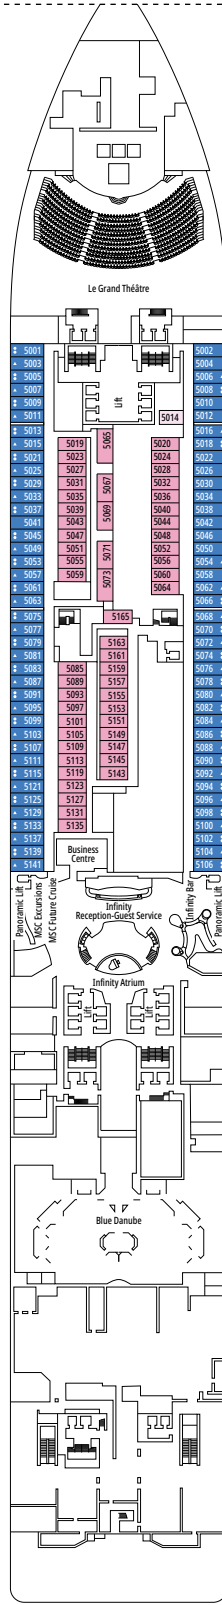

DECK 5
MOZART