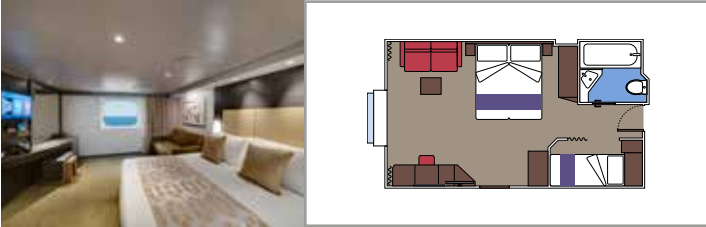

OCEAN VIEW

INCLUDED FACILITIES

- Window with sea view
- Relaxing armchair
- Comfortable double bed or single beds (on request)
- Bathroom with shower or bathtub, vanity area with hairdryers
- Interactive TV, telephone, safe, minibar and air conditioning
- Wifi connection available (for a fee)

PREMIUM OCEAN VIEW

OL2

≈25
9-11
6

› Medium deck location