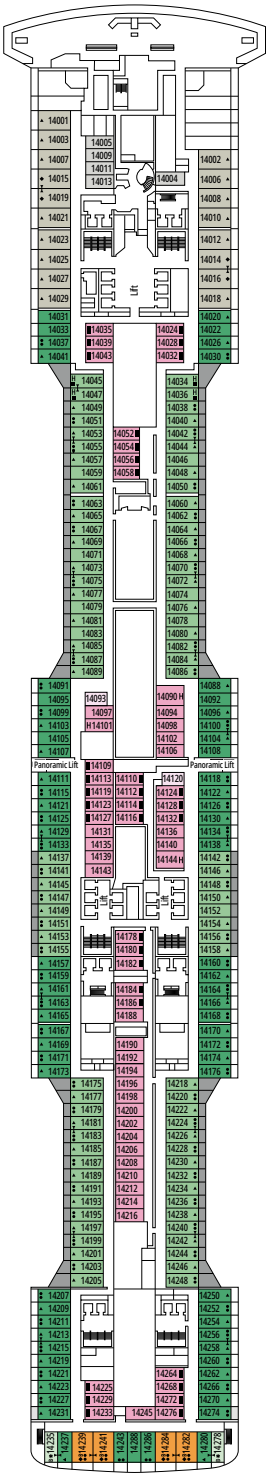

DECK 14
TCHAIKOVSKY