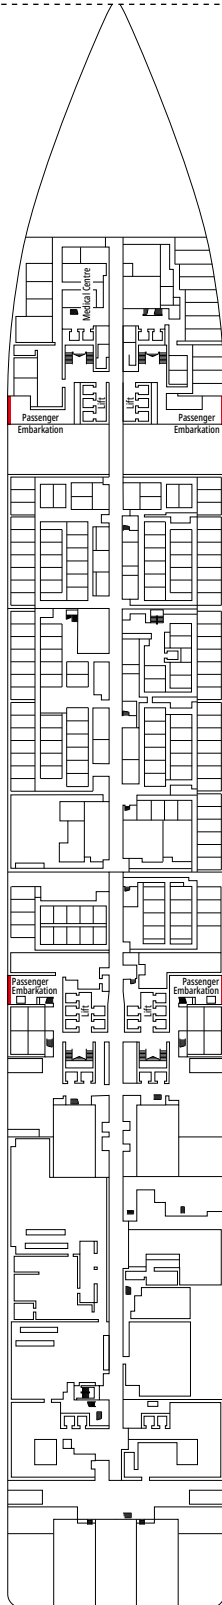

DECK 4
VIVALDI