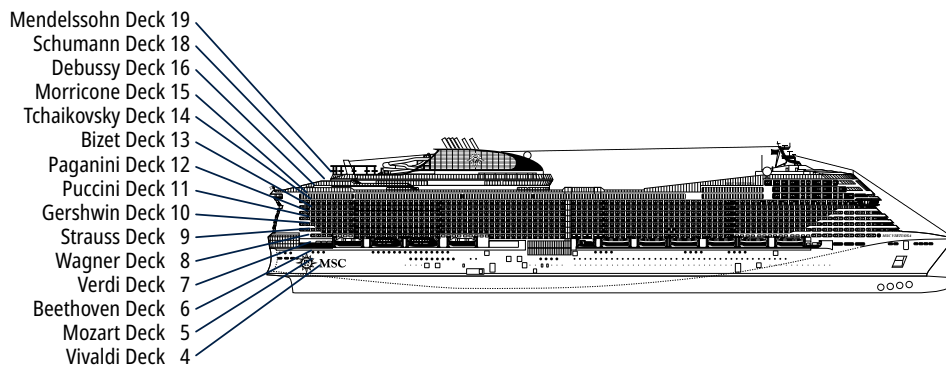

## MSC VIRTUOSA

# TECHNICAL CHARACTERISTICS OF THE SHIP

MSC STARSHIP CLUB – THE FIRST IMMERSIVE FUTURISTIC BAR WITH HUMANOID ROBOTIC BARTENDER AT SEA

TECHNICAL CHARACTERISTICS OF THE SHIP	
GROSS TONNAGE	181.541
LENGTH / BEAM / HEIGHT	331,43 m / 43 m / 75,5 m
SURFACE AREA	460.000 m <sup>2</sup> , included 35.000 m <sup>2</sup> public areas
PUBLIC AREA RATIO	7,8 m <sup>2</sup> per passenger
DECKS	19, included 15 for guests
LIFTS	32, included 19 for guests (2 panoramic and 1 for the MSC Yacht Club)
VOLTAGE (IN CABIN)	120/230 volts
MAXIMUM SPEED	22,8 knots
STABILISERS	Stabilised with 2 fins
NUMBER OF PASSENGERS	6.334
NUMBER OF CABINS	2.421, included 60 for guests with disabilities or reduced mobility
CREW MEMBERS	Approx. 1.704
POOLS	4, included 1 with sliding roof and 1 for the MSC Yacht Club
WHIRLPOOLS	9 whirlpool baths
ENVIRONMENTAL TECHNOLOGY	AWT-Advanced Water Treatment, Energy Saving & Monitoring System, Scrubbers, LED technology and SCR system