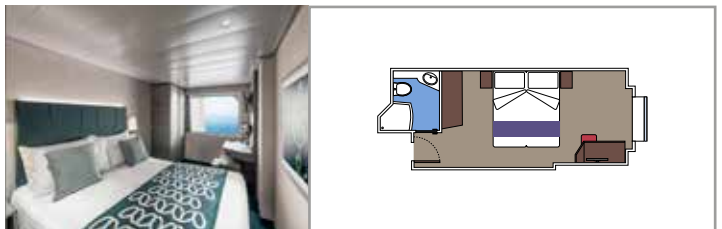

**Main level:**

- › Open living/dining room with sofa that converts to double bed
- › Bathroom with shower

**Second level:**

- › Master bedroom with double bed which can be converted into two single beds (on request)
- › Two walk-in wardrobes
- › Bathroom with bathtub

### JUNIOR OCEAN VIEW WITH OBSTRUCTED VIEW

OO

 ≈12
  8
  2

The images are representative only. Size, layout and furniture may vary (within the same cabin category).

 Cabin size (m<sup>2</sup>)

 Balcony size (m<sup>2</sup>)