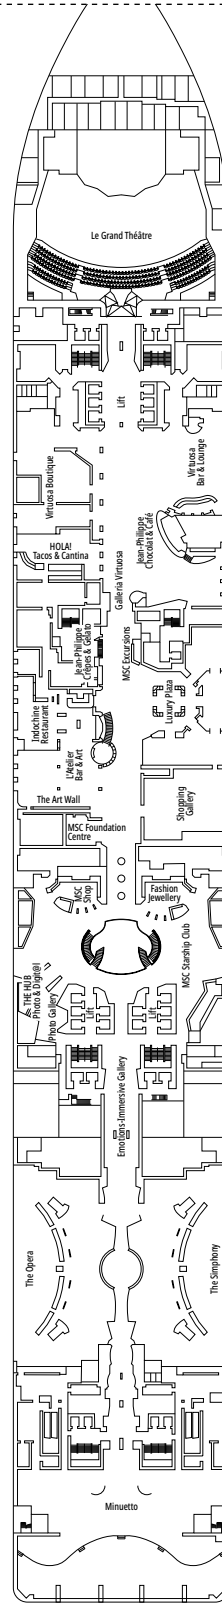

DECK 6
BEETHOVEN