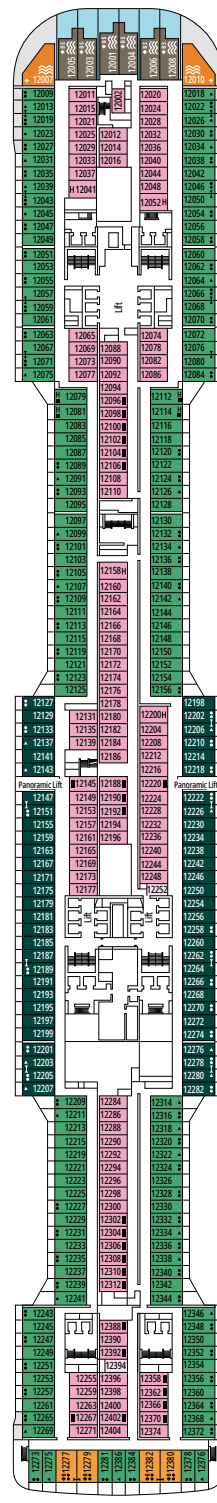

DECK 12
PAGANINI