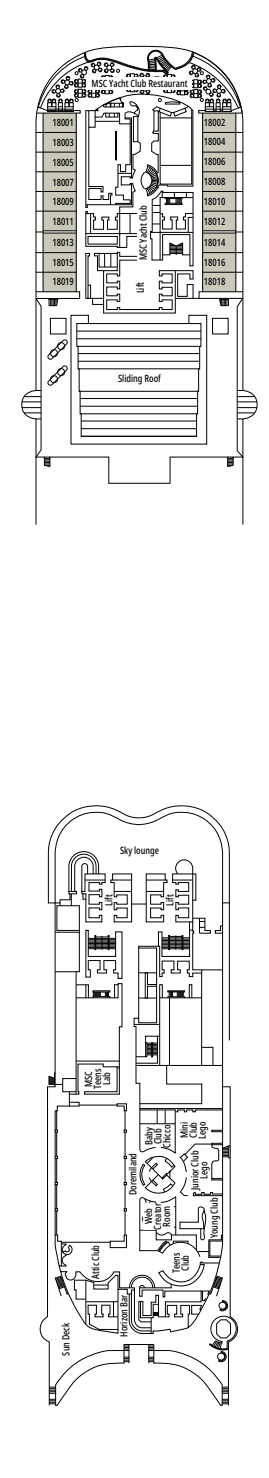

DECK 18
SCHUMANN