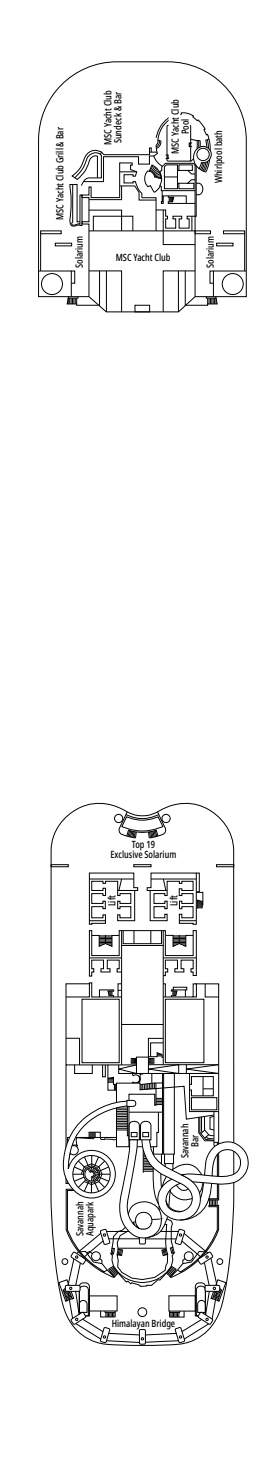

DECK 19
MENDELSSOHN