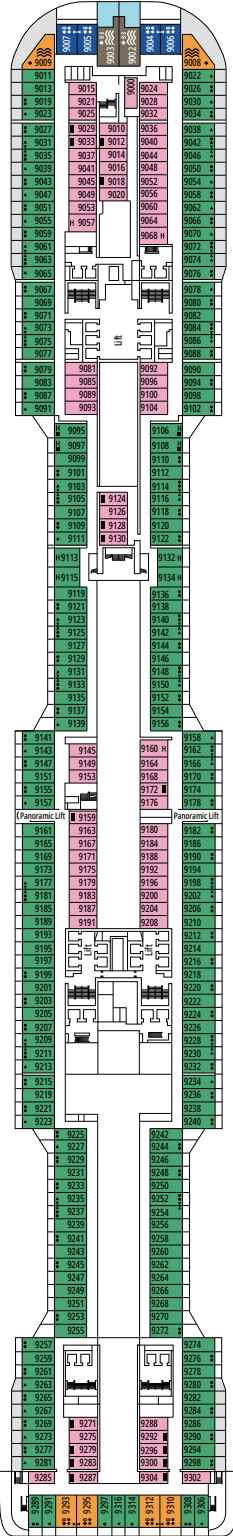

DECK 9
STRAUSS