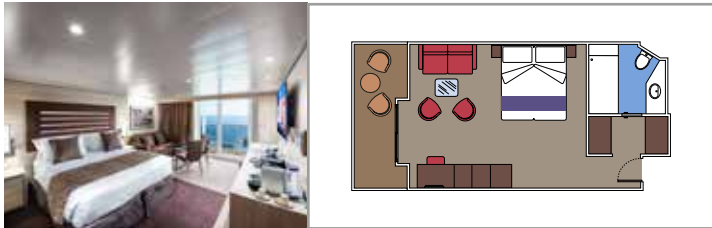

**Main level:**

- › Open living/dining room with sofa that converts to double bed
- › Bathroom with shower

**Second level:**

- › Master bedroom with double bed which can be converted into two single beds (on request)
- › Two walk-in wardrobes
- › Bathroom with bathtub

**MSC YACHT CLUB DELUXE SUITE** YC1

 ≈29   
  ≈5   
  14-18   
  4

- › Sitting area with sofa
- › Spacious wardrobe

**MSC YACHT CLUB INTERIOR SUITE** YIN

 ≈17   
  14-16   
  2

- › Spacious wardrobe

The images are representative only. Size, layout and furniture may vary (within the same cabin category).