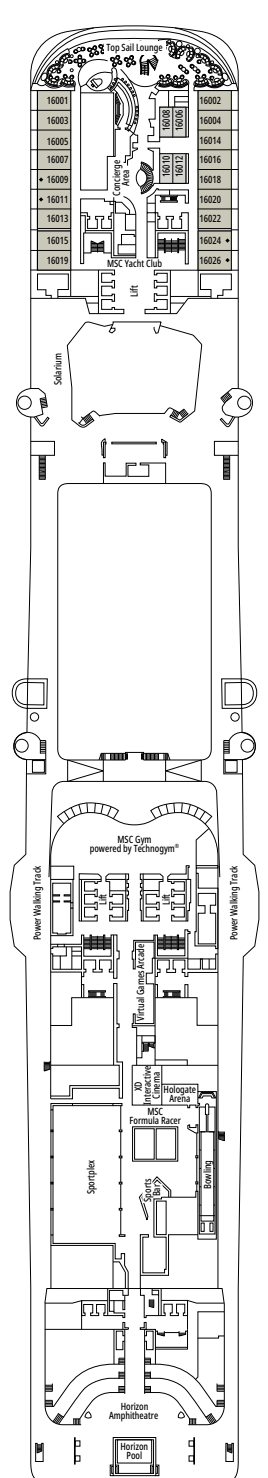

DECK 16
DEBUSSY