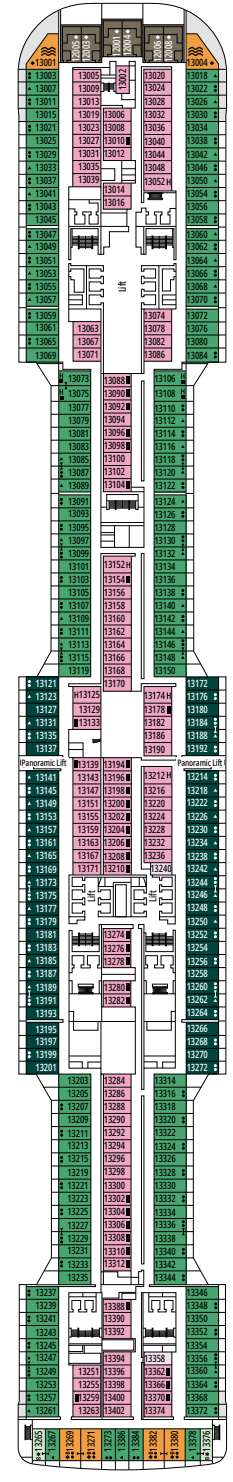

DECK 13
BIZET