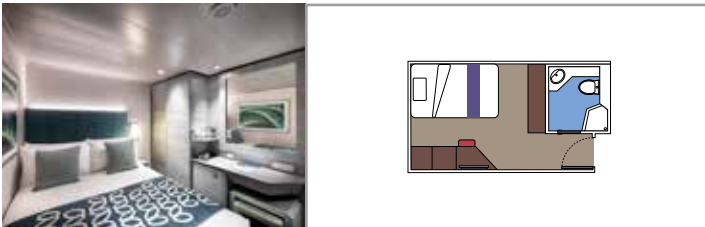

STUDIO INTERIOR

IS

≈12
5-14
1

› Single use

The images are representative only. Size, layout and furniture may vary (within the same cabin category).

Cabin size (m²)

Balcony size (m²)

Deck location

Accommodating up to