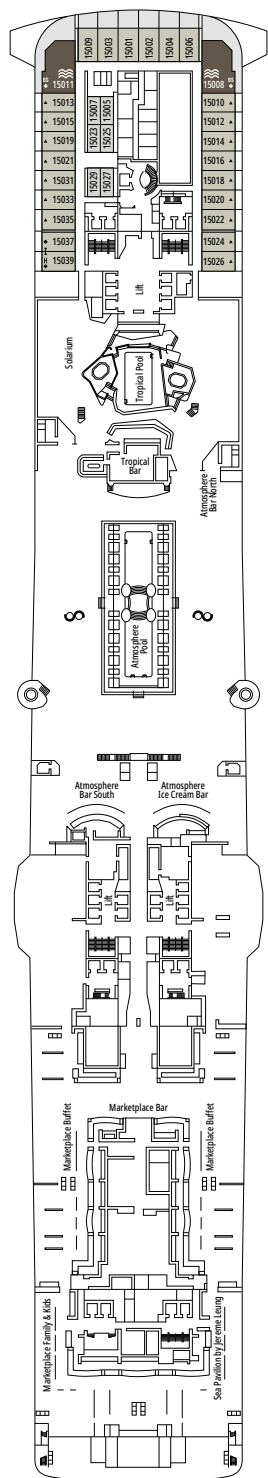

DECK 15
MORRICONE