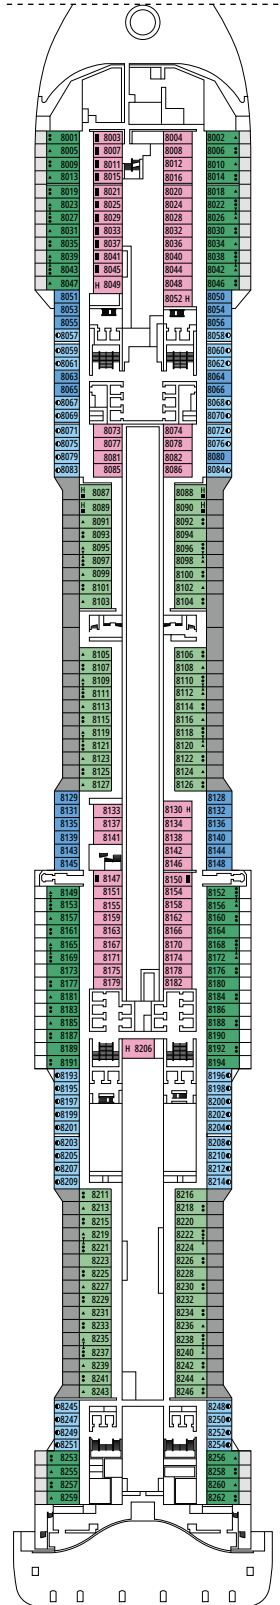

DECK 8
WAGNER