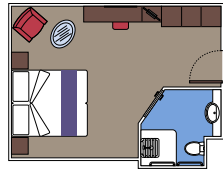

INTERIOR

Available in:

- › **Deluxe Interior (IR2)**
  cabin size ≈22m²; medium deck location (deck 11-14)
- › **Deluxe Interior (IR1)**
  cabin size ≈22m²; low deck location (deck 8-10)

The images are representative only; the size, layout and furniture may vary (within the same cabin category).

FACILITIES FOR GUESTS WITH DISABILITIES OR REDUCED MOBILITY

Cabin door width	85,5 cm
Cabin clearance	82,1 cm
Bathroom door width	90 cm
Size of cabin (floor space)	from ≈ 22 to ≈ 28 m²
Size of bathroom	3,1 m²
Is there a fold-down seat in the shower?	Yes
Height of seat from the floor	44 cm
Does the WC seat have grab rails?	Yes
Are wheelchairs available on board?	In limited numbers*
Are all decks/public areas accessible?	Yes
Are all lifeboats wheelchair-accessible?	No**
Do the lifts have deck indicators?	Visual, Audio & Braille
Can severely visually impaired/blind guests be catered for on the cruise?	Only with full-time carer

* Only for embarkation, disembarkation and emergencies.

** In the event of an emergency, dedicated personnel will help guests with disabilities or reduced mobility to board lifeboats.