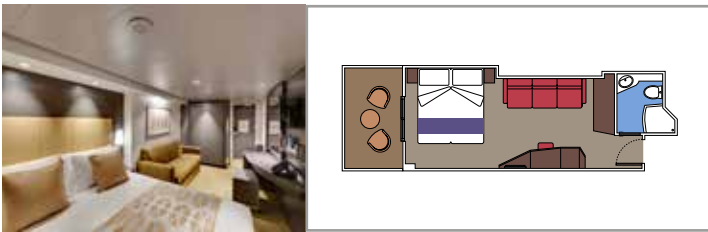

DELUXE BALCONY WITH PARTIAL VIEW

BP

≈17
≈6
8-14
4