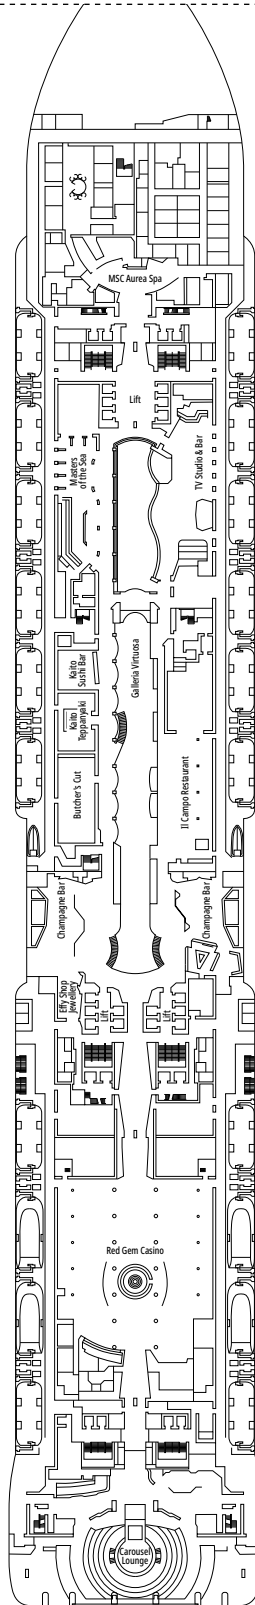

DECK 7
VERDI